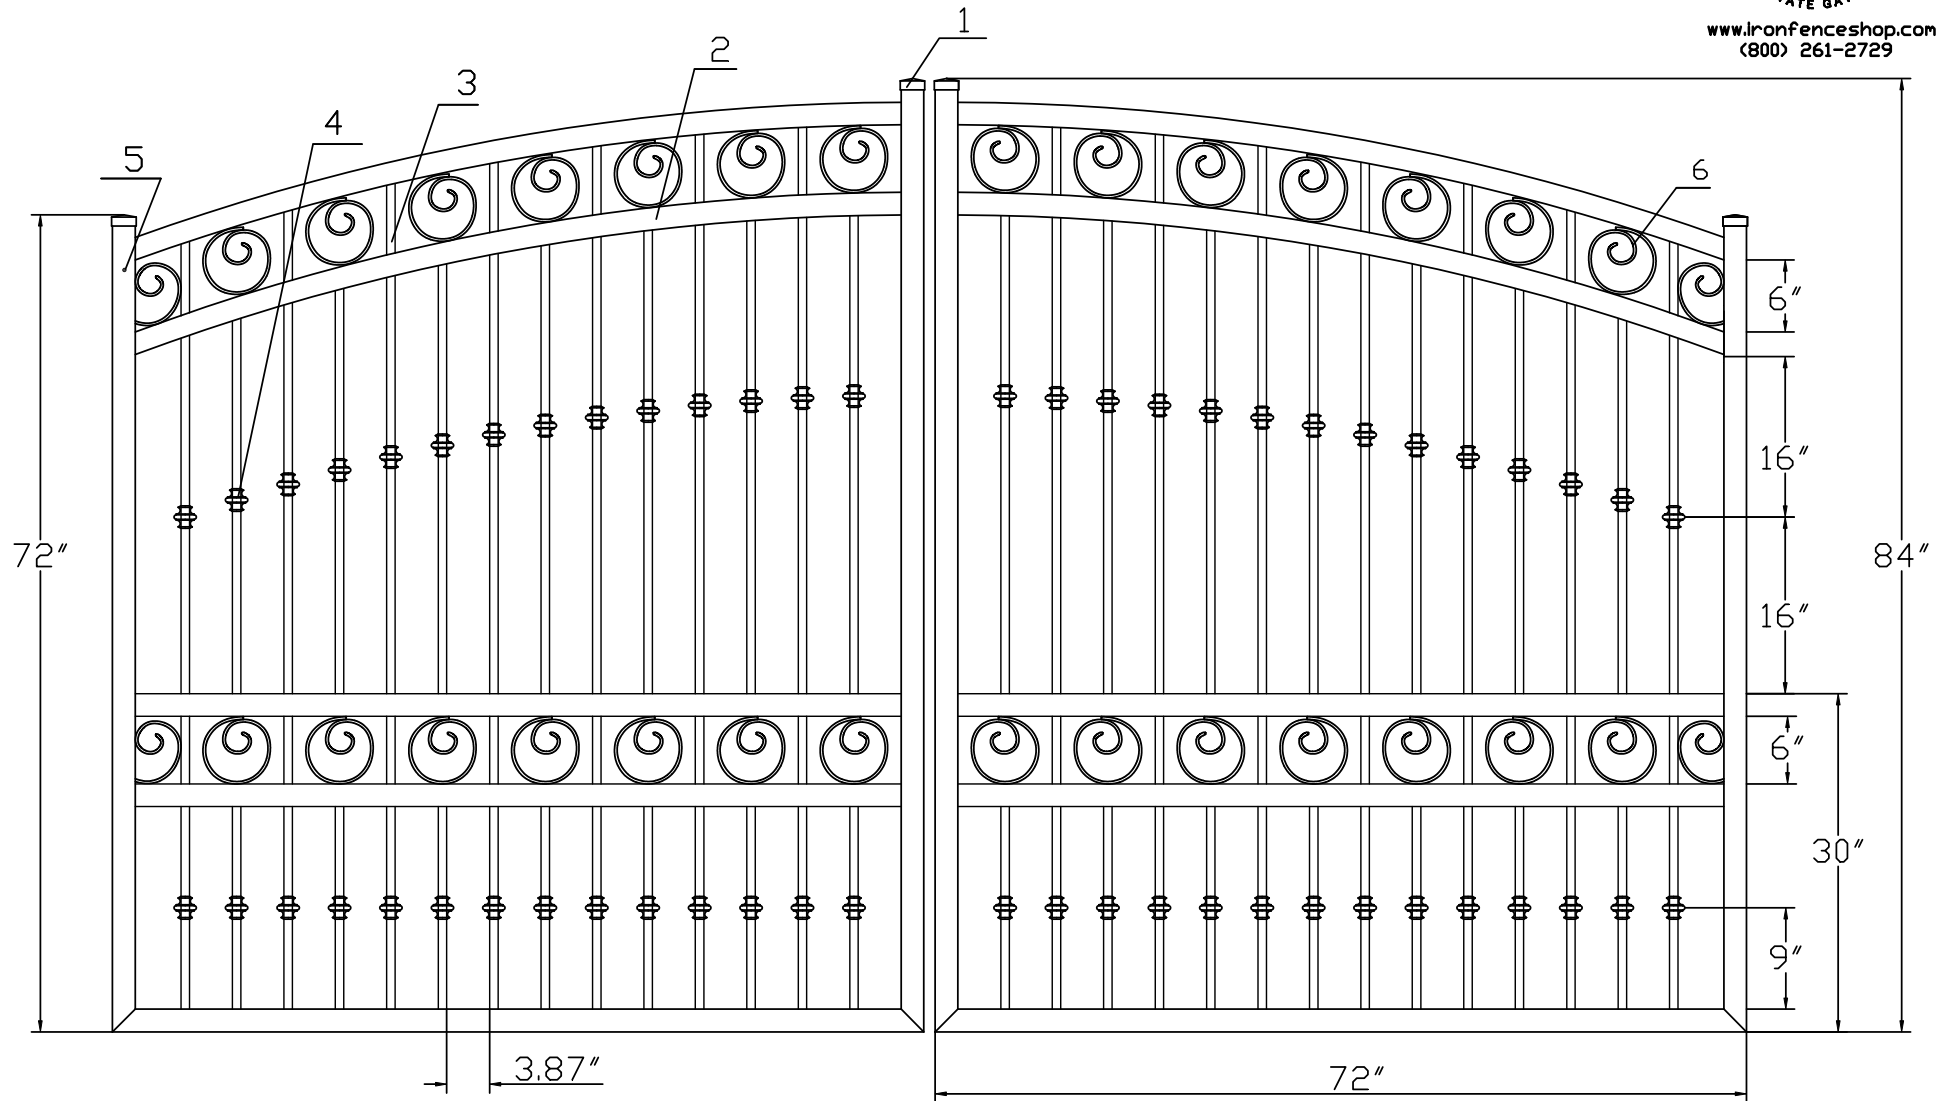

12'W X 6'H ARCHING TO 7'H STRONGHOLD IRON DOUBLE ESTATE GATE
SIGNATURE GRADE - STYLE #18: REGAL

www.ironfenceshop.com
(800) 261-2729

NO.	MATERIAL	QTY
1	CAST IRON CAP	4
2	2"X2"X11ga	8
3	3/4"X3/4"X16ga	42
4	METAL KNUCKLE	56
5	2"X2"X11ga	6
6	ROLLED STEEL DESIGN	32

TPDD0676Q