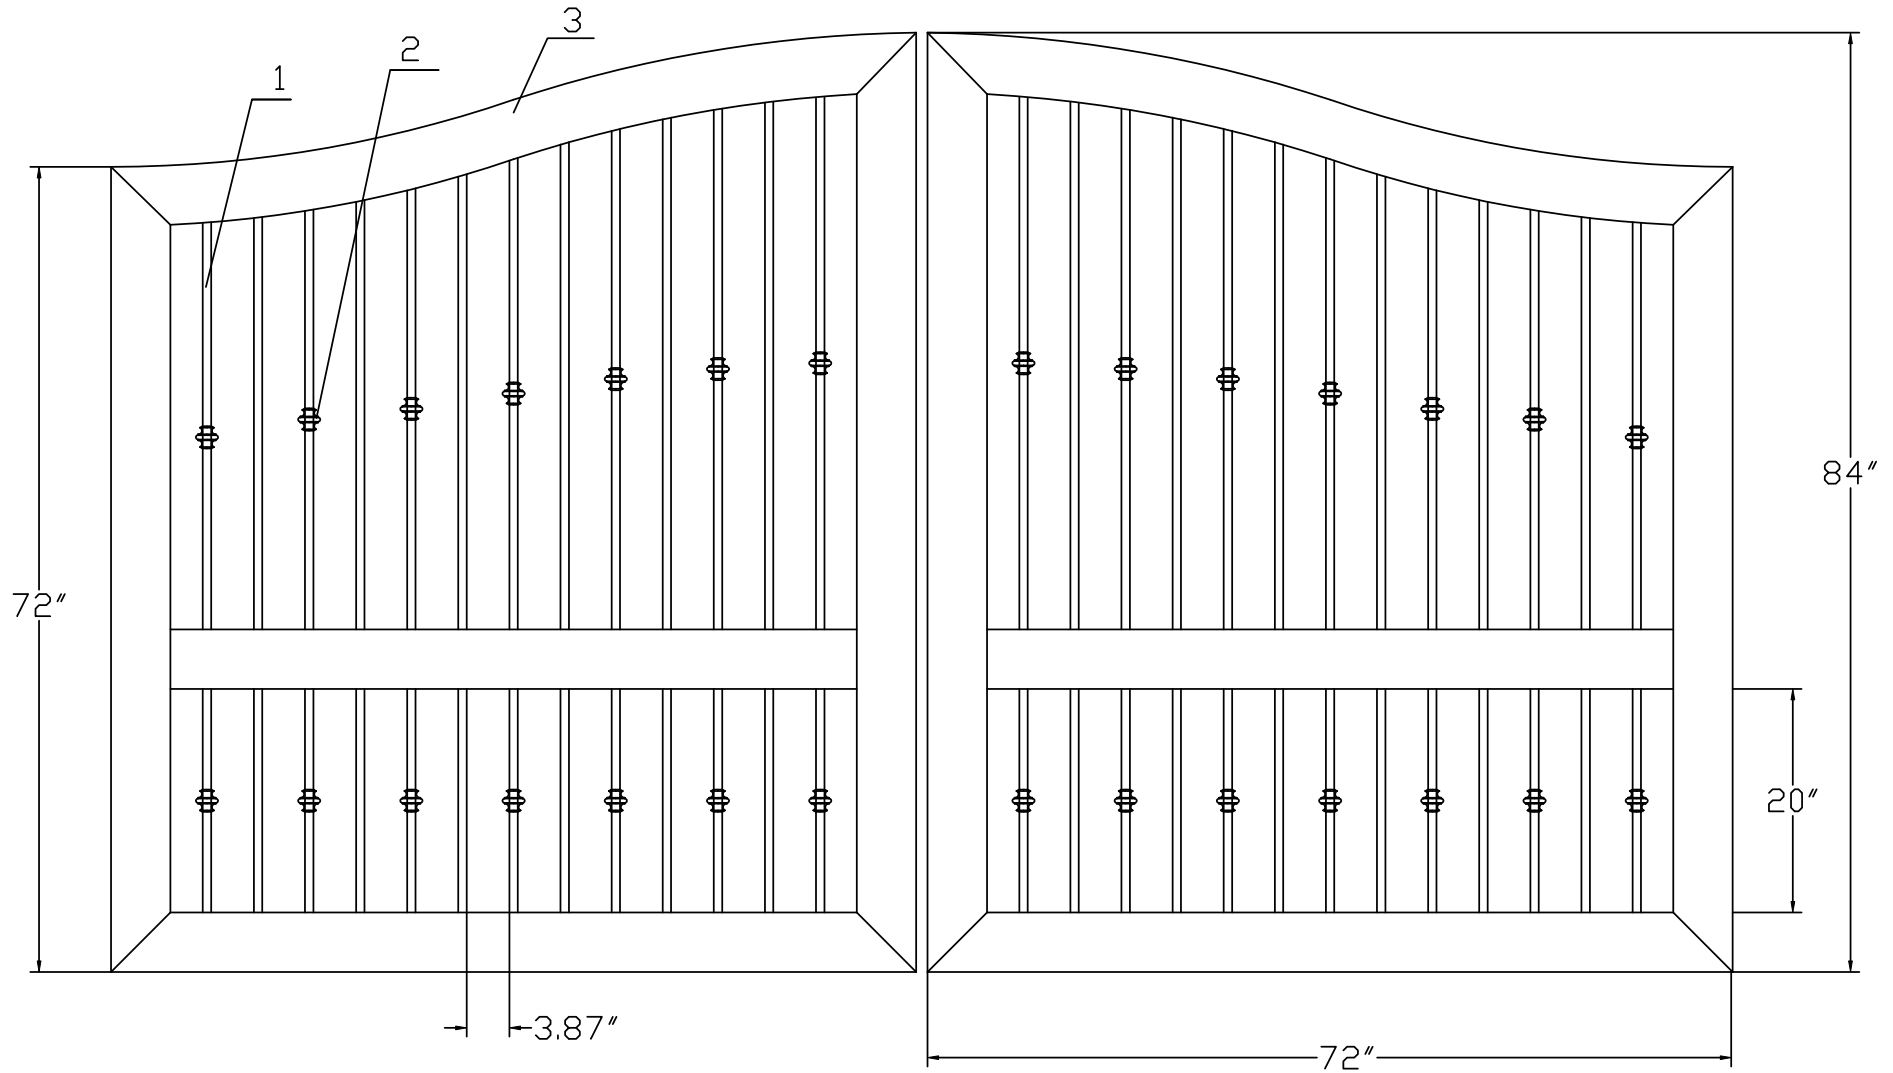

12'W X 6'H ARCHING TO 7'H STRONGHOLD IRON DOUBLE ESTATE GATE  
SIGNATURE GRADE - STYLE #20: RANCH

NO.	MATERIAL	QTY
1	3/4"X3/4"X16ga	52
2	METAL KNUCKLE	28
3	5.31'x1.77'x0.08'	10