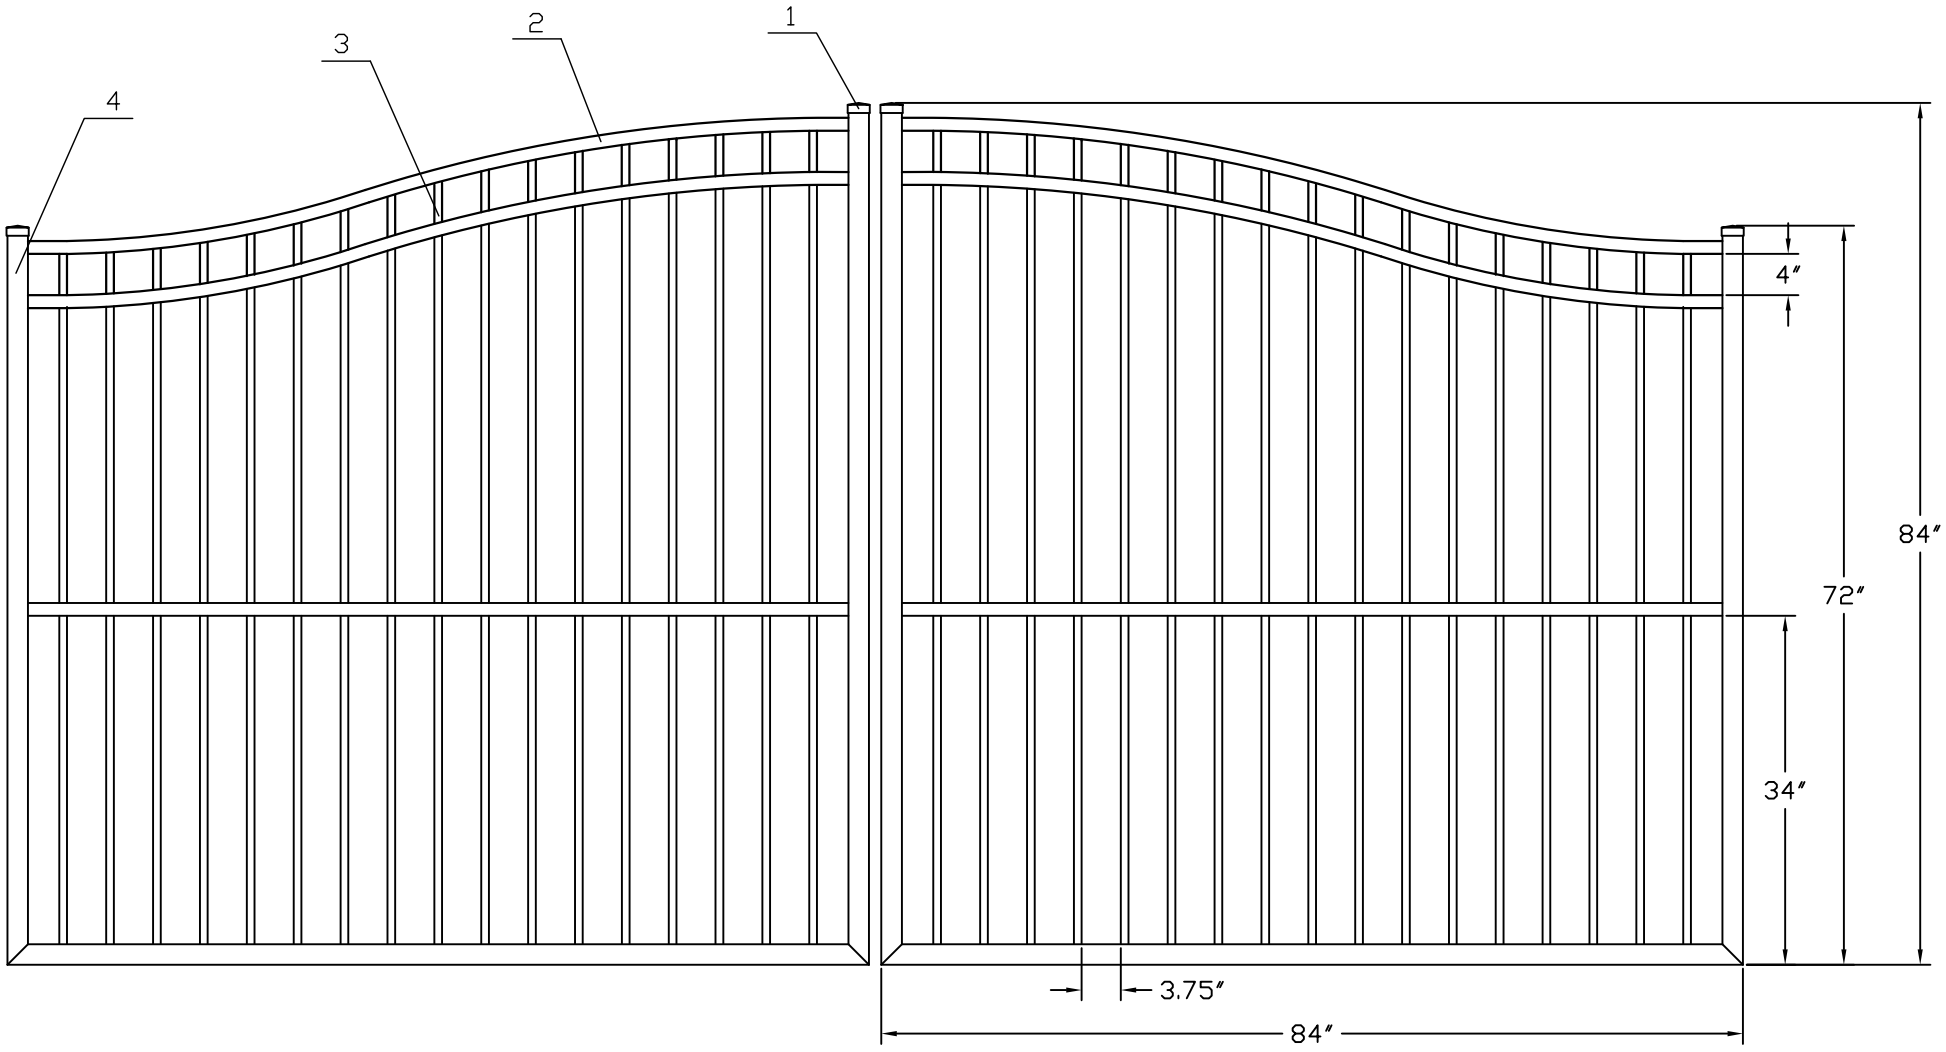

14'W X 6'H ARCHING TO 7'H INFINITY ALUMINUM DOUBLE ESTATE GATE  
SIGNATURE GRADE - STYLE #4: SMOOTH TOP

www.ironfenceshop.com  
(800) 261-2729

NO.	MATERIAL	QTY
1	CAST ALUMINUM CAP	4
2	1 1/4" X 1 1/4" X .1"	6
3	3/4" X 3/4" X 0.05"	34
4	2" X 2" X 0.125"	6