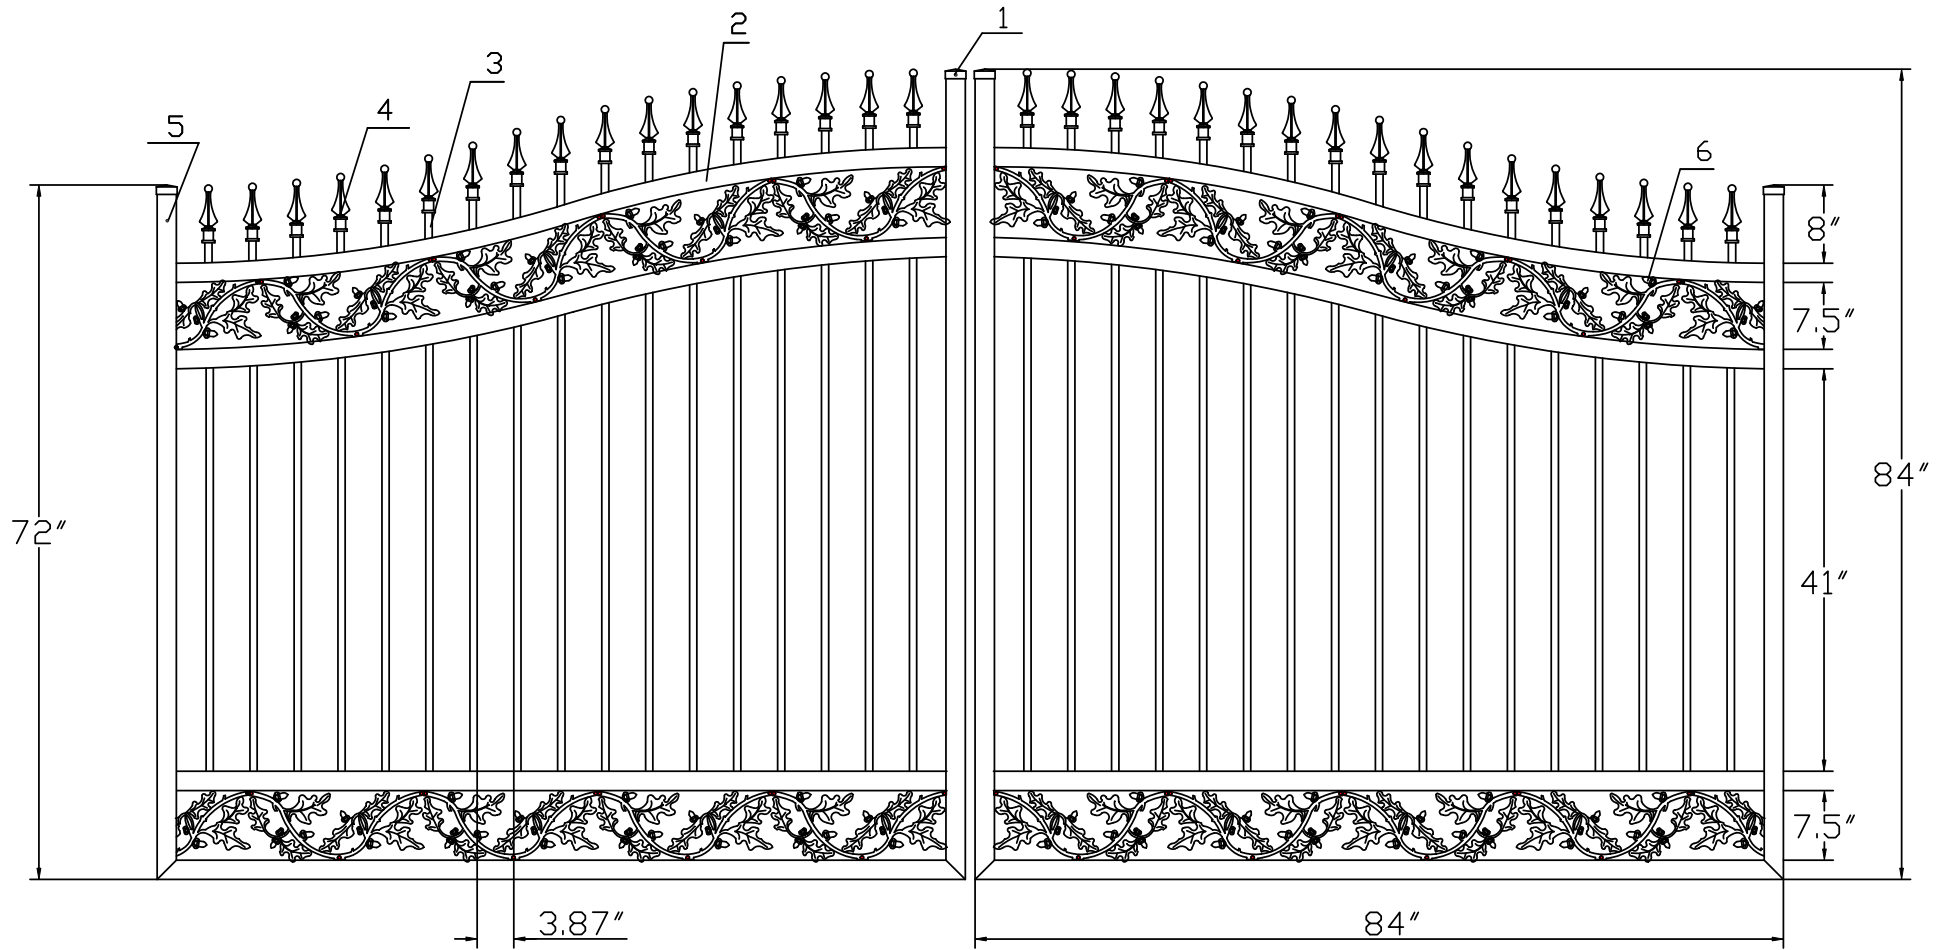

14'W X 6'H ARCHING TO 7'H STRONGHOLD IRON DOUBLE ESTATE GATE  
SIGNATURE GRADE - STYLE #17: BIXLER

www.ironfenceshop.com  
(800) 261-2729

NO.	MATERIAL	QTY
1	CAST IRON CAP	4
2	2" X 2" X 11ga	6
3	3/4" X 3/4" X 16ga	34
4	CAST IRON FINIAL	34
5	2" X 2" X 11ga	6
6	CAST IRON OAK DESIGN	4

TP12053

TP08028

TPDD06770AK