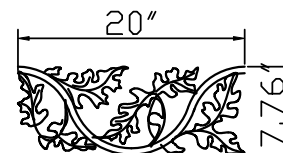

TP08028

TPDD06770AK