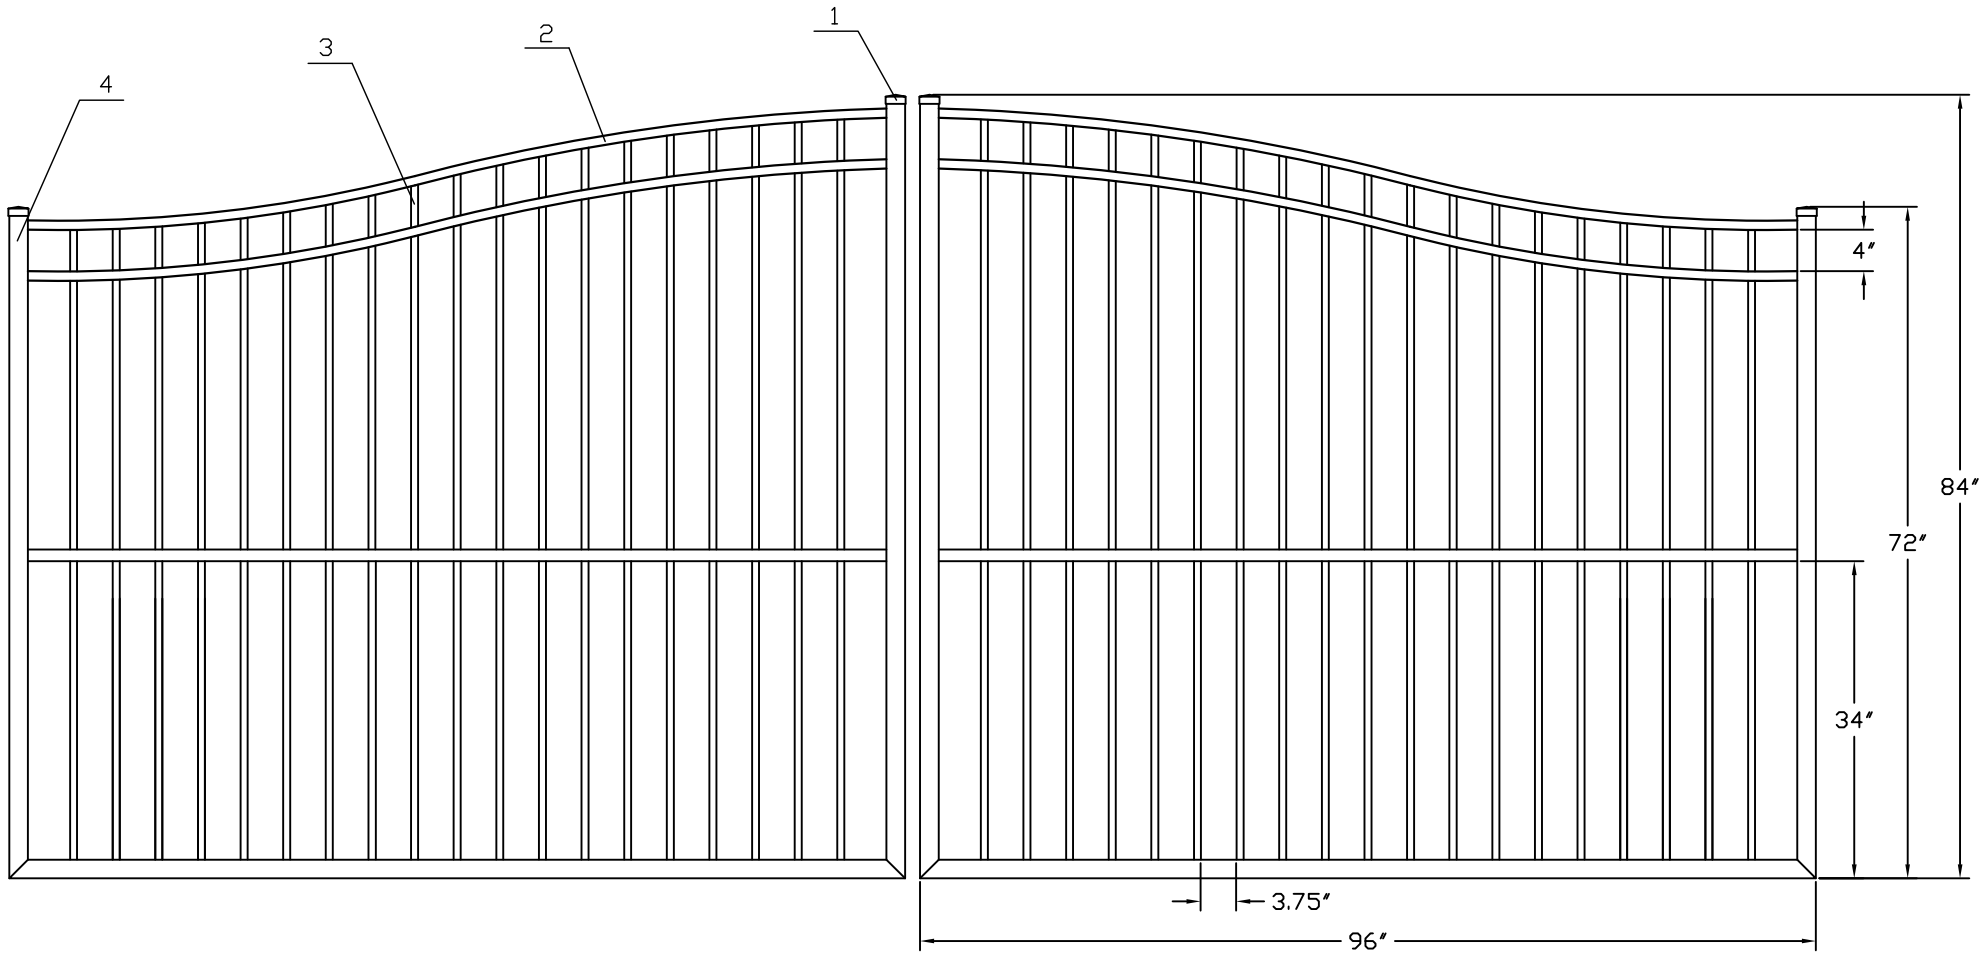

16'W X 6'H ARCHING TO 7'H INFINITY ALUMINUM DOUBLE ESTATE GATE
 SIGNATURE GRADE - STYLE #4: SMOOTH TOP

NO.	MATERIAL	QTY
1	CAST ALUMINUM CAP	4
2	1 1/4" X 1 1/4" X .1"	6
3	3/4" X 3/4" X 0.05"	38
4	2" X 2" X 0.125"	6