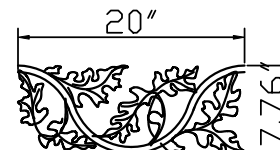

TP08028

TPDD06780AK