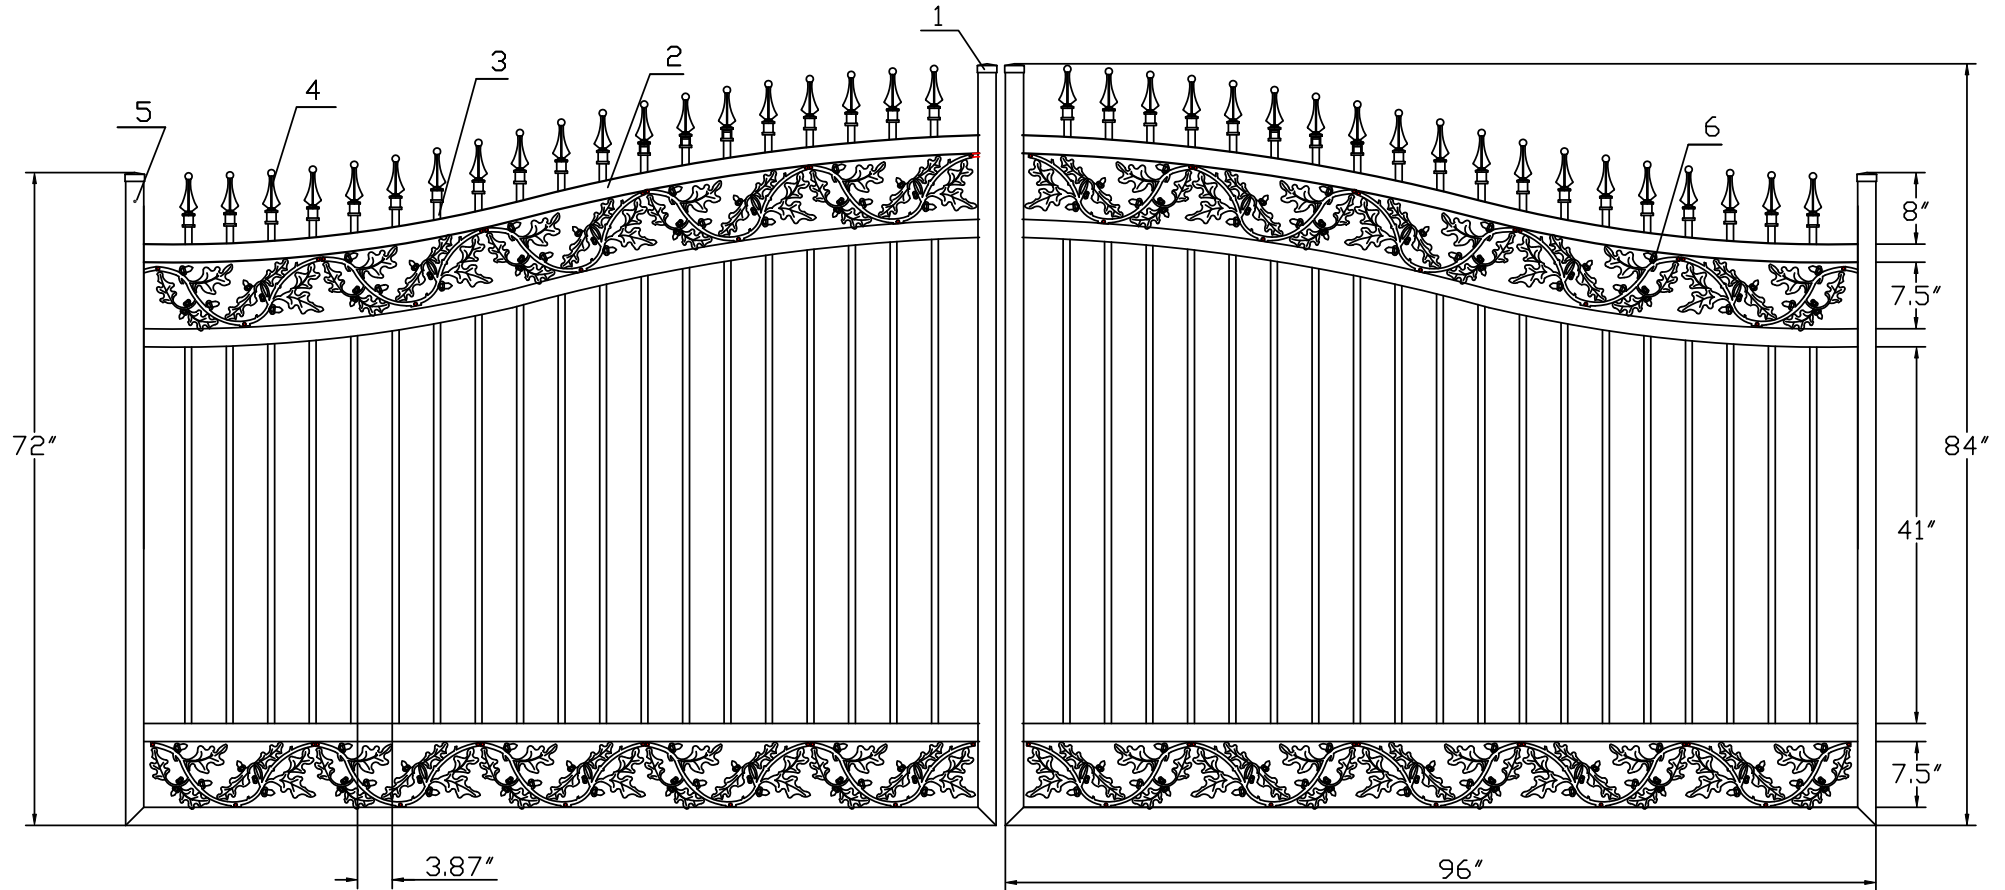

16'W X 6'H ARCHING TO 7'H STRONGHOLD IRON DOUBLE ESTATE GATE  
SIGNATURE GRADE - STYLE #17: BIXLER

www.ironfenceshop.com  
(800) 261-2729

NO.	MATERIAL	QTY
1	CAST IRON CAP	4
2	2"X2"X11ga	6
3	3/4"X3/4"X16ga	38
4	CAST IRON FINIAL	38
5	2"X2"X11ga	6
6	CAST IRON OAK DESIGN	4

TP12053

TP08028

TPDD06780AK