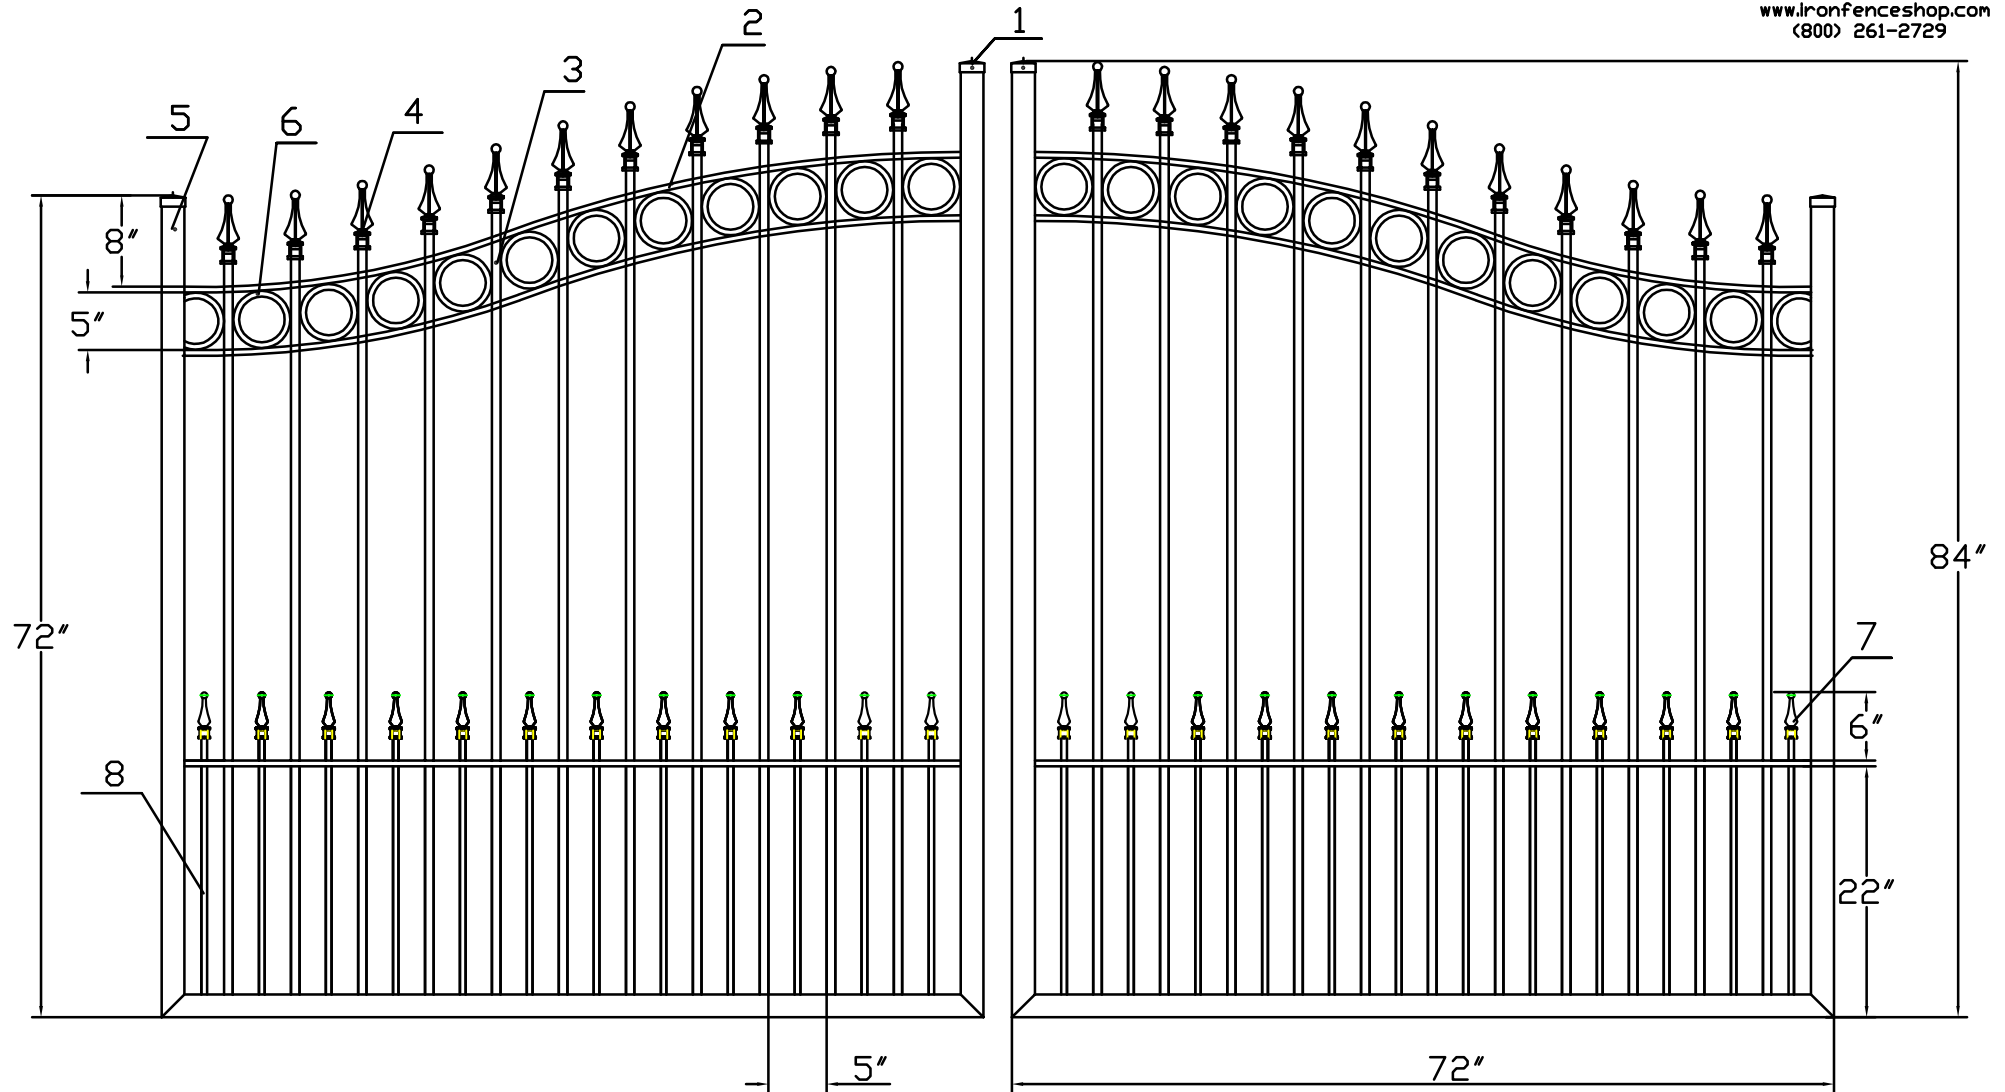

12'W X 6'H ARCHING TO 7'H STRONGHOLD IRON DOUBLE ESTATE GATE W/
PUPPY PICKETS & RINGS

NO.	MATERIAL	QTY
1	CAST IRON CAP	4
2	1½"X½"X½"	6
3	¾"X¾"X16ga	22
4	CAST IRON FINIAL (LARGE)	22
5	2"X2"X11ga	6

NO.	MATERIAL	QTY
6	Ø 5"	24
7	CAST IRON FINIAL (SMALL)	24
8	½"X½"X18ga	24