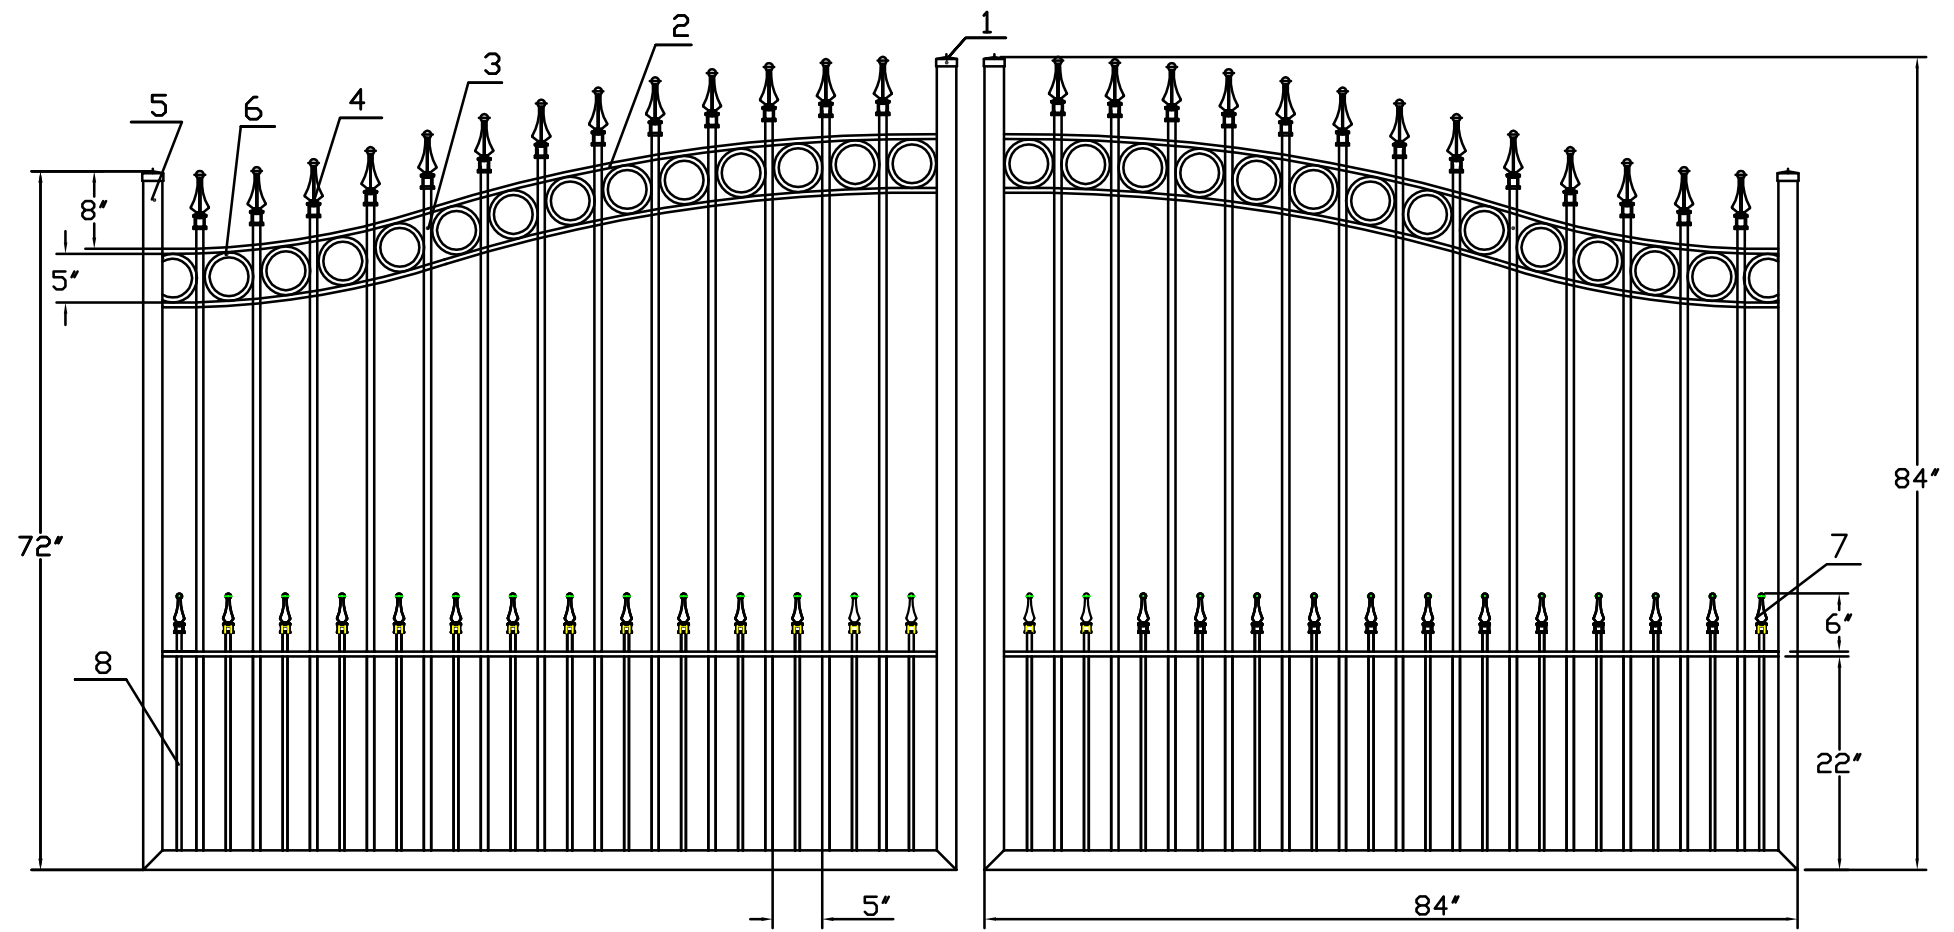

14'W X 6'H ARCHING TO 7'H STRONGHOLD IRON DOUBLE ESTATE GATE W/
PUPPY PICKETS & RINGS

www.ironfenceshop.com
(800) 261-2729

NO.	MATERIAL	QTY
1	CAST IRON CAP	4
2	1 1/2" X 1/2" X 1/8"	6
3	3/4" X 3/4" X 16ga	26
4	CAST IRON FINIAL (LARGE)	26
5	2" X 2" X 11ga	6

NO.	MATERIAL	QTY
6	Ø 5"	28
7	CAST IRON FINIAL (SMALL)	28
8	1/2" X 1/2" X 18ga	28

TPDD677PPR