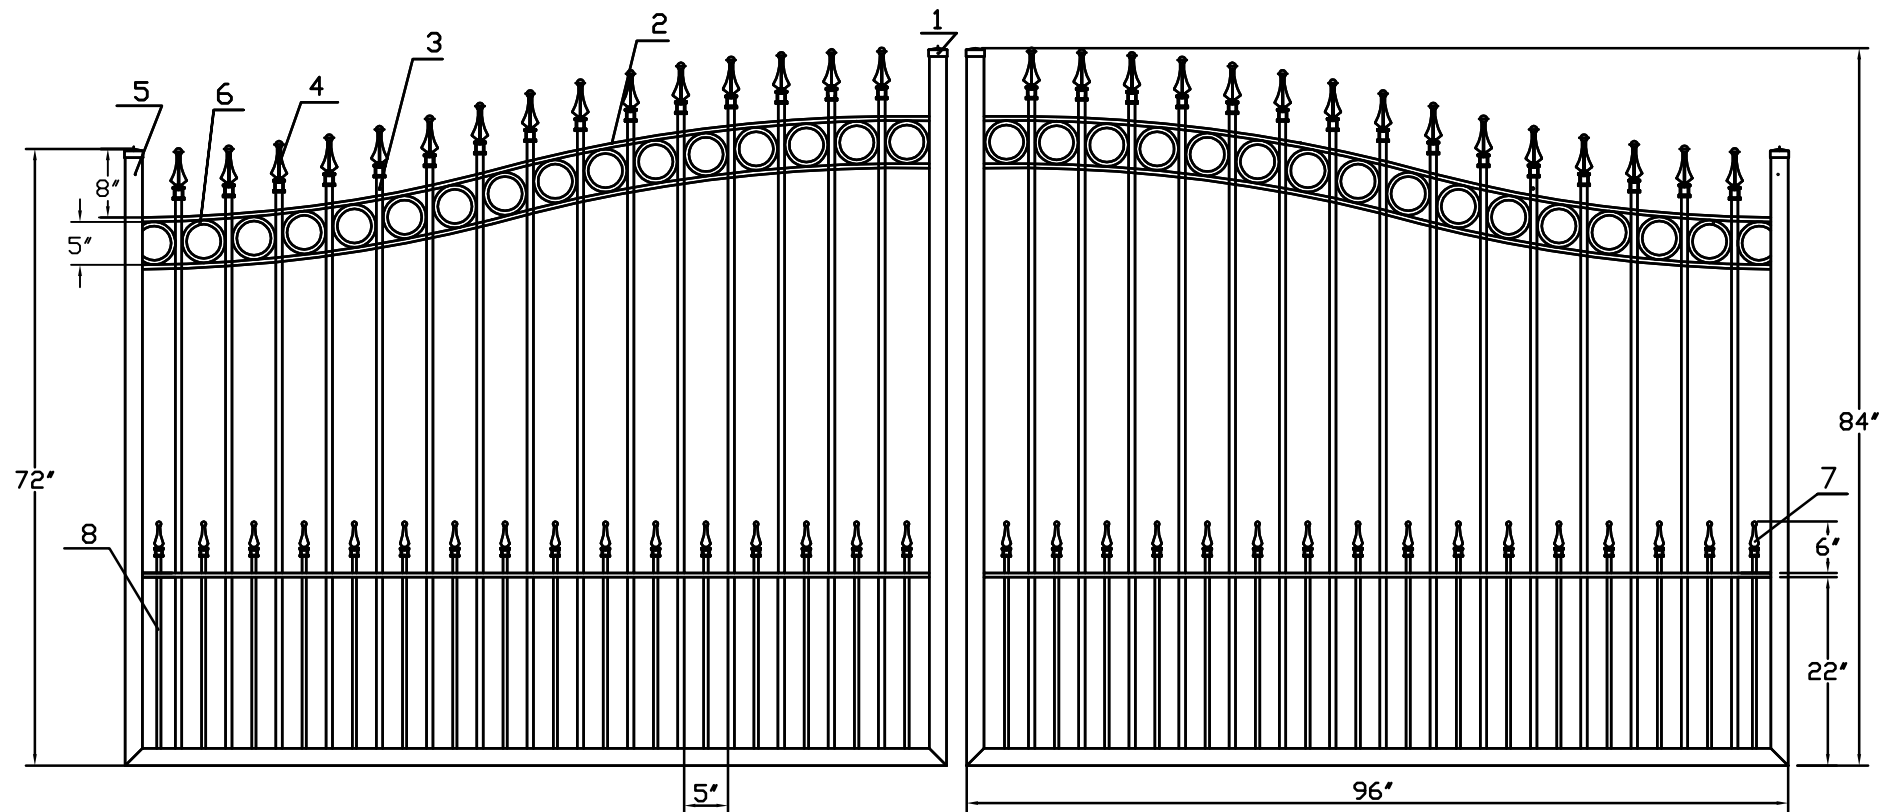

16'W X 6'H ARCHING TO 7'H STRONGHOLD IRON DOUBLE ESTATE GATE W/
PUPPY PICKETS & RINGS

NO.	MATERIAL	QTY	NO.	MATERIAL	QTY
1	CAST IRON CAP	4	6	Ø 5"	32
2	1½"X½"X½"	6	7	CAST IRON FINIAL (SMALL)	32
3	¾"X¾"X16ga	30	8	½"X½"X18ga	32
4	CAST IRON FINIAL (LARGE)	30			
5	2"X2"X11ga	6			

TPDD678PPR