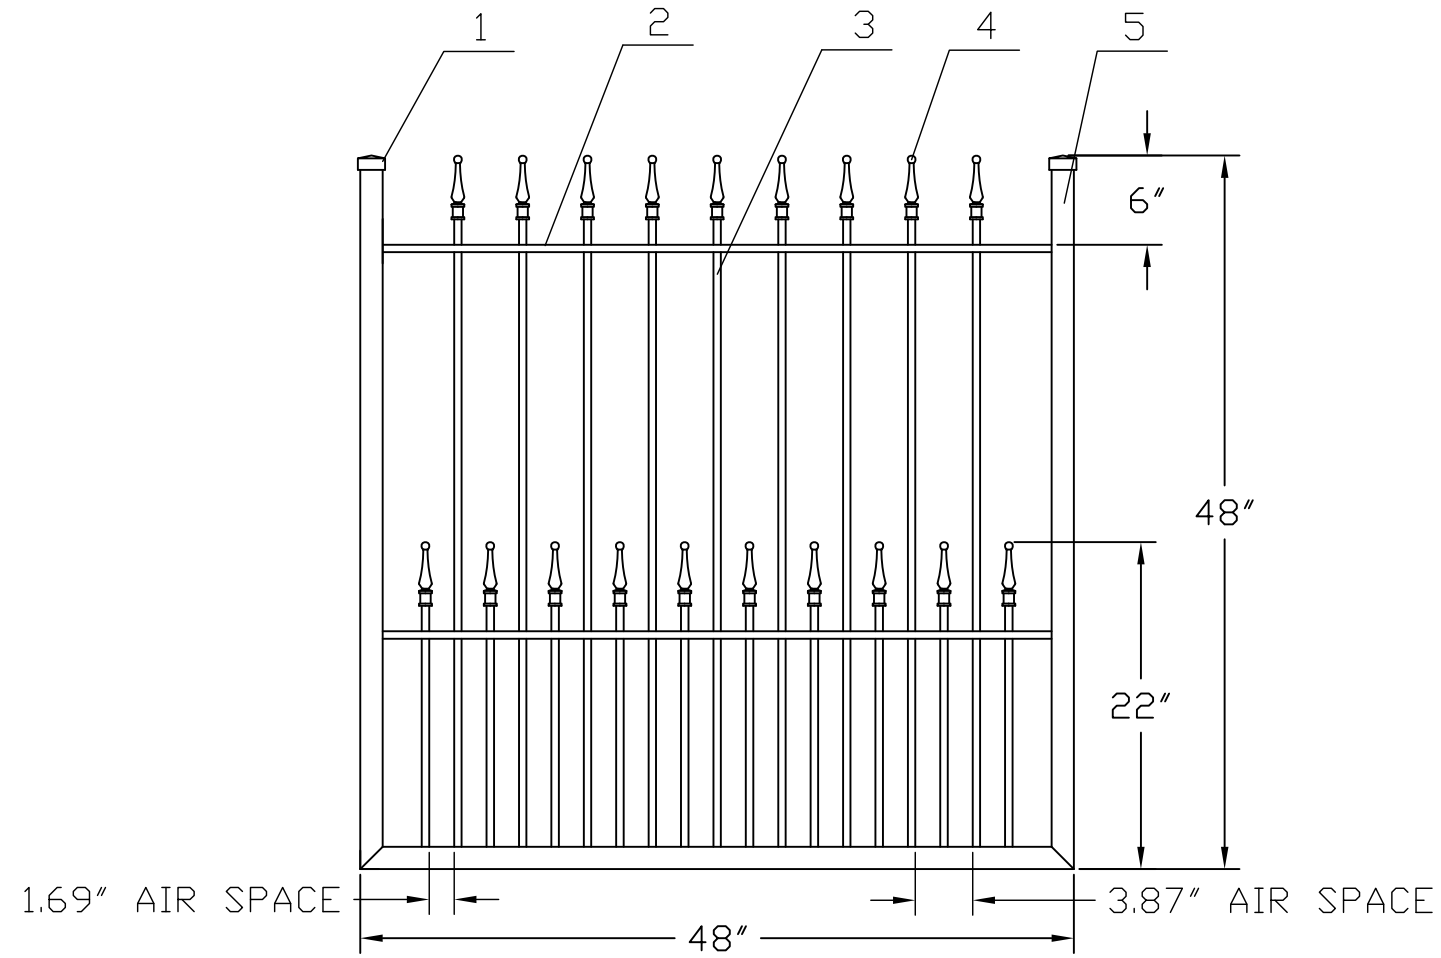

4'H X 4'W STRONGHOLD IRON WALK GATE
 TRADITIONAL GRADE - STYLE #15; PUPPY PICKET FINIALS

www.ironfenceshop.com
 (800) 261-2729

NO.	MATERIAL	QTY
1	CAST IRON CAP	2
2	┌ 1"X1/2"X1/8"	2
3	1/2"X1/2"X18ga	19
4	CAST IRON FINIAL	19
5	1-1/2"X1-1/2"X14ga	3

TPG44PPR