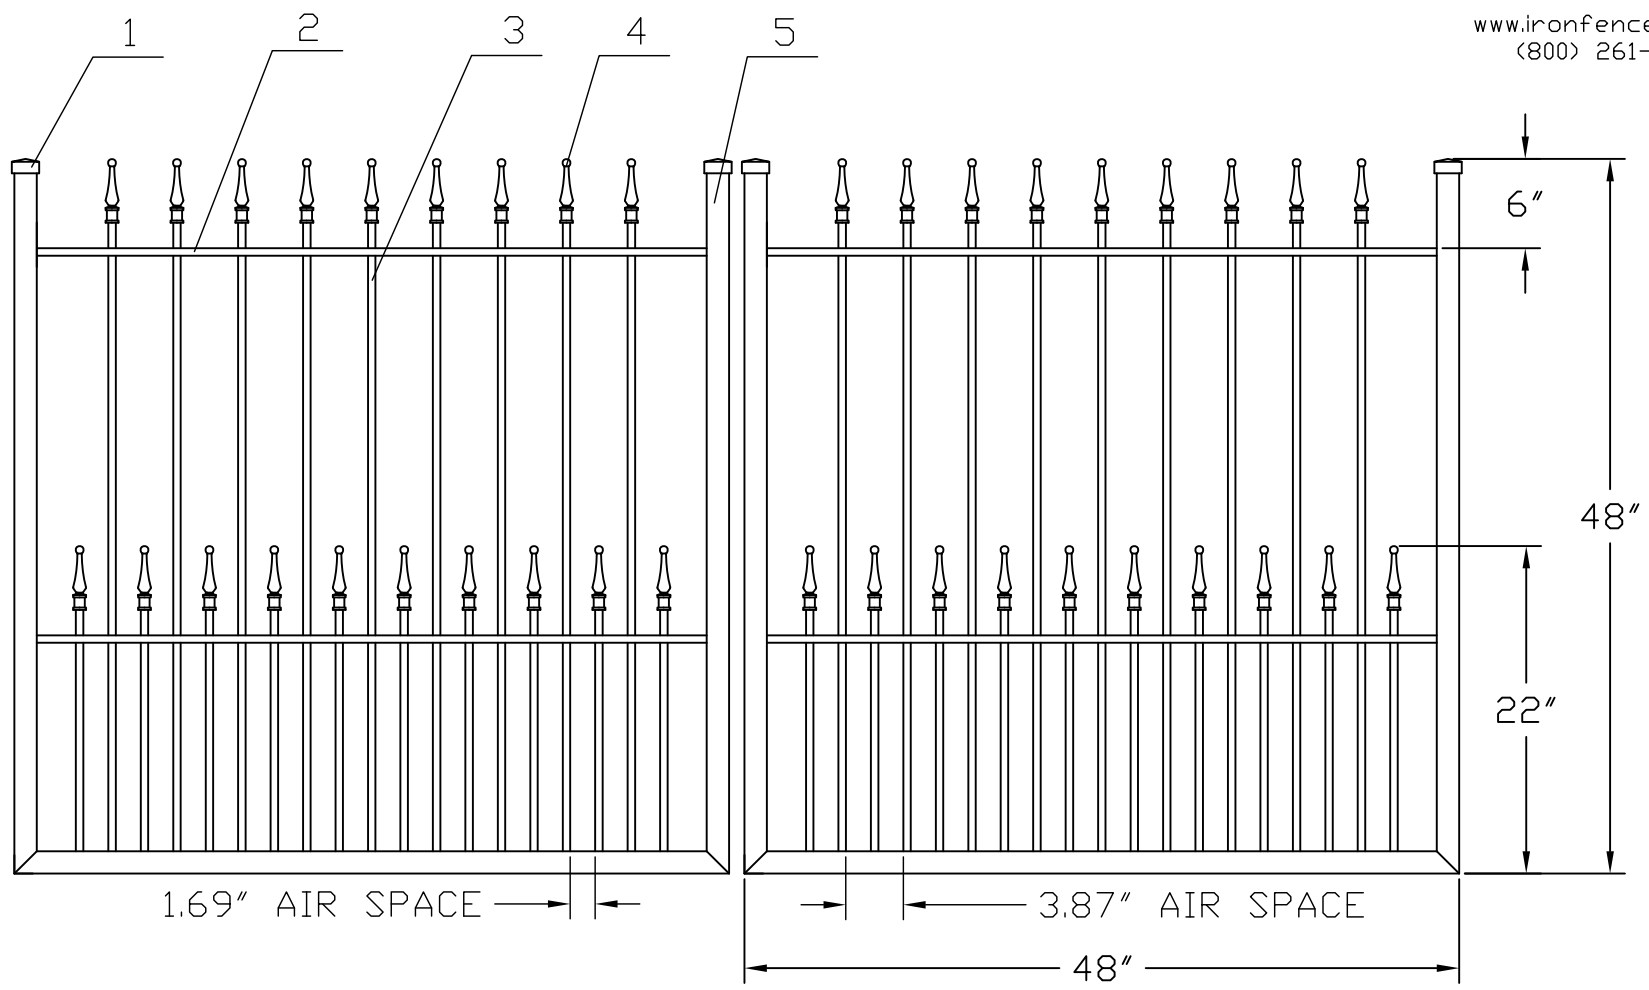

4'H X 8'W STRONGHOLD IRON DOUBLE WALK GATE
 TRADITIONAL GRADE - STYLE #15: PUPPY PICKET FINIALS

www.ironfenceshop.com
 (800) 261-2729

NO.	MATERIAL	QTY
1	CAST IRON CAP	4
2	┌ 1"X1/2"X1/8"	4
3	1/2"X1/2"X18ga	38
4	CAST IRON FINIAL	38
5	1-1/2"X1-1/2"X14ga	6

TPG44PPRD