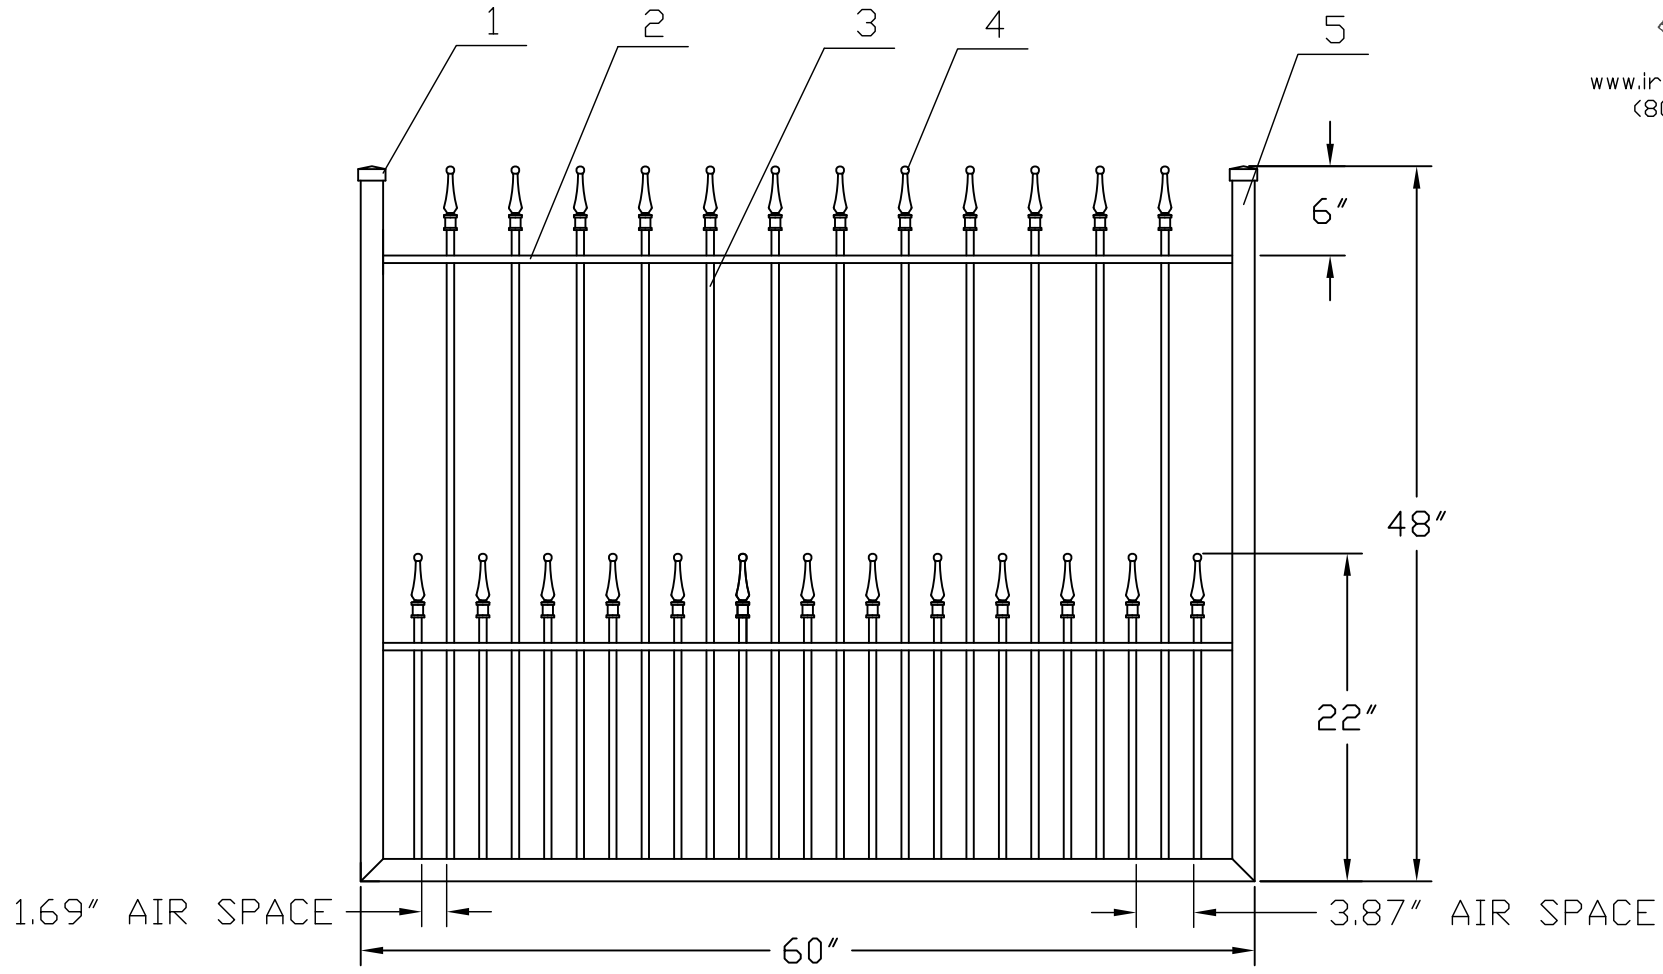

4'H X 5'W STRONGHOLD IRON WALK GATE
 TRADITIONAL GRADE - STYLE #15; PUPPY PICKET FINIALS

www.ironfenceshop.com
 (800) 261-2729

NO.	MATERIAL	QTY
1	CAST IRON CAP	2
2	┌ 1"X1/2"X1/8"	2
3	1/2"X1/2"X18ga	25
4	CAST IRON FINIAL	25
5	1-1/2"X1-1/2"X14ga	3