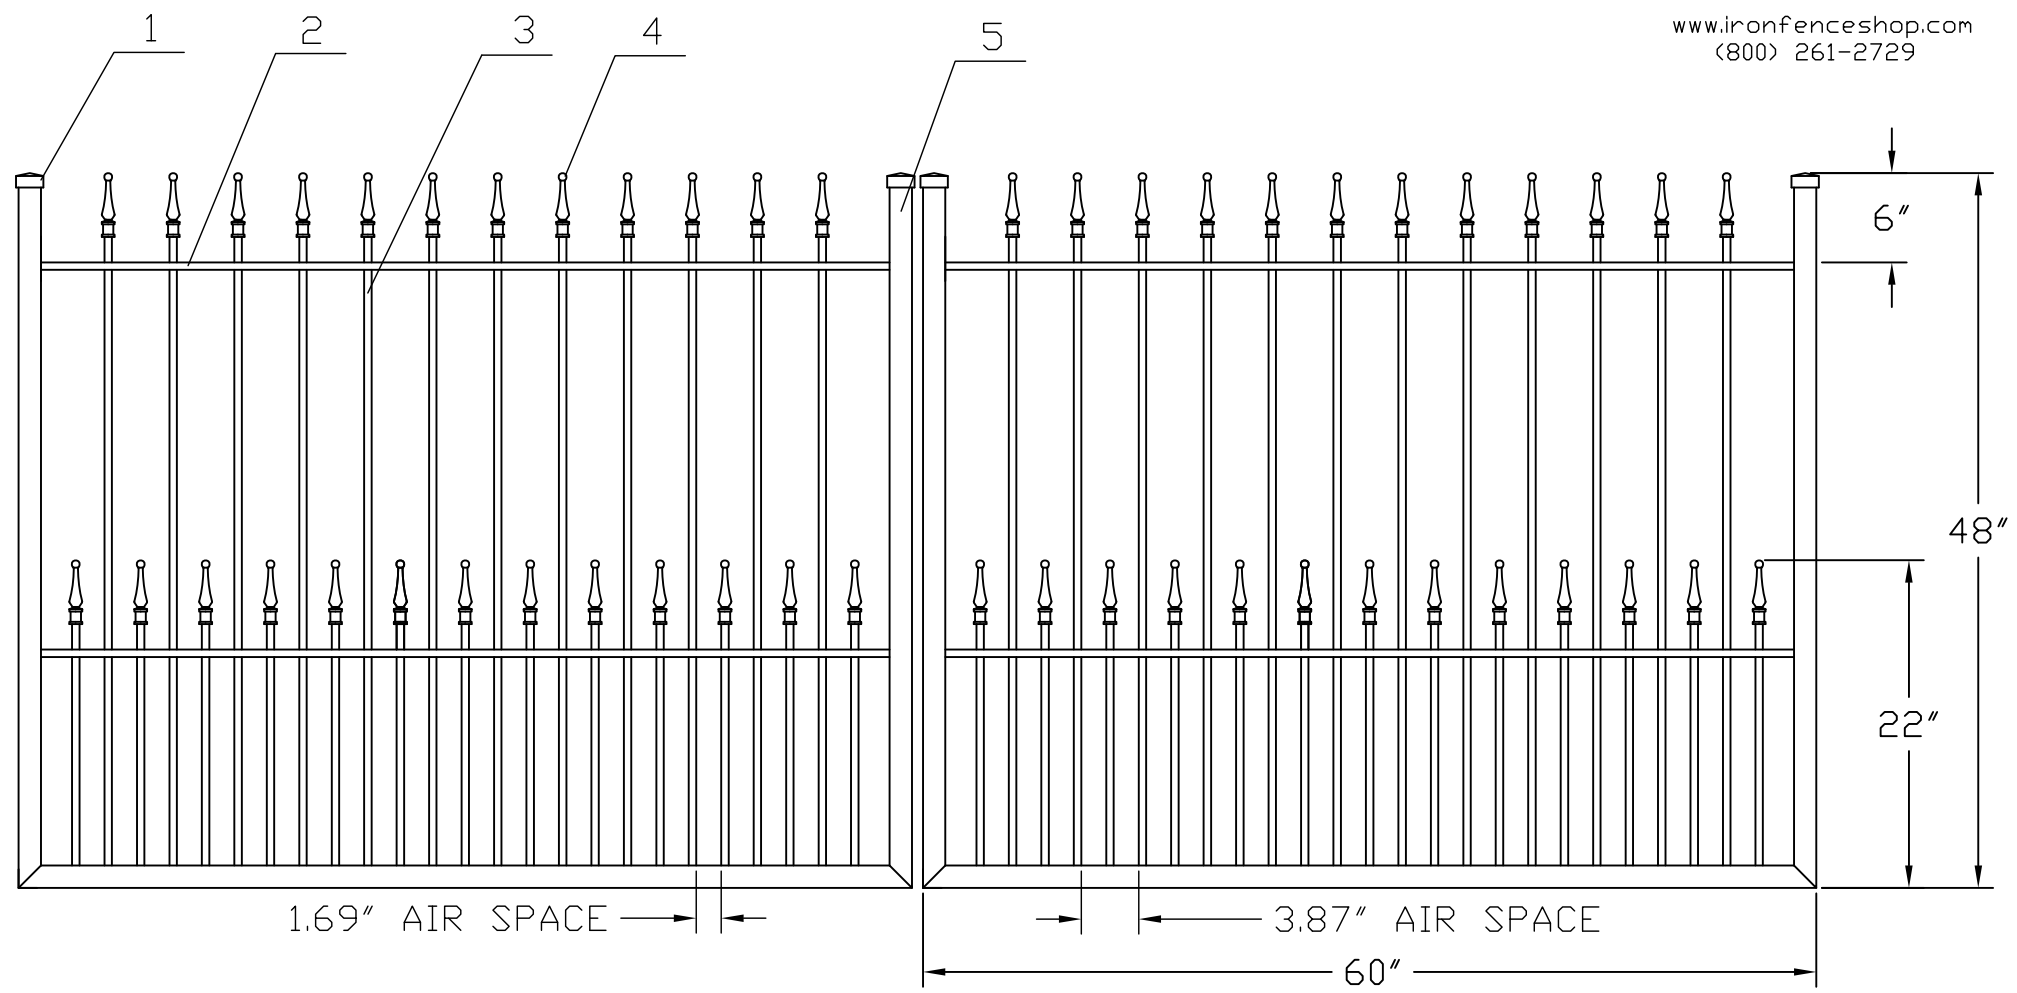

4'H X 10'W STRONGHOLD IRON DOUBLE WALK GATE
 TRADITIONAL GRADE - STYLE #15: PUPPY PICKET FINIALS

www.ironfenceshop.com
 (800) 261-2729

NO.	MATERIAL	QTY
1	CAST IRON CAP	4
2	└ 1"X1/2"X1/8"	4
3	1/2"X1/2"X18ga	50
4	CAST IRON FINIAL	50
5	1-1/2"X1-1/2"X14ga	6