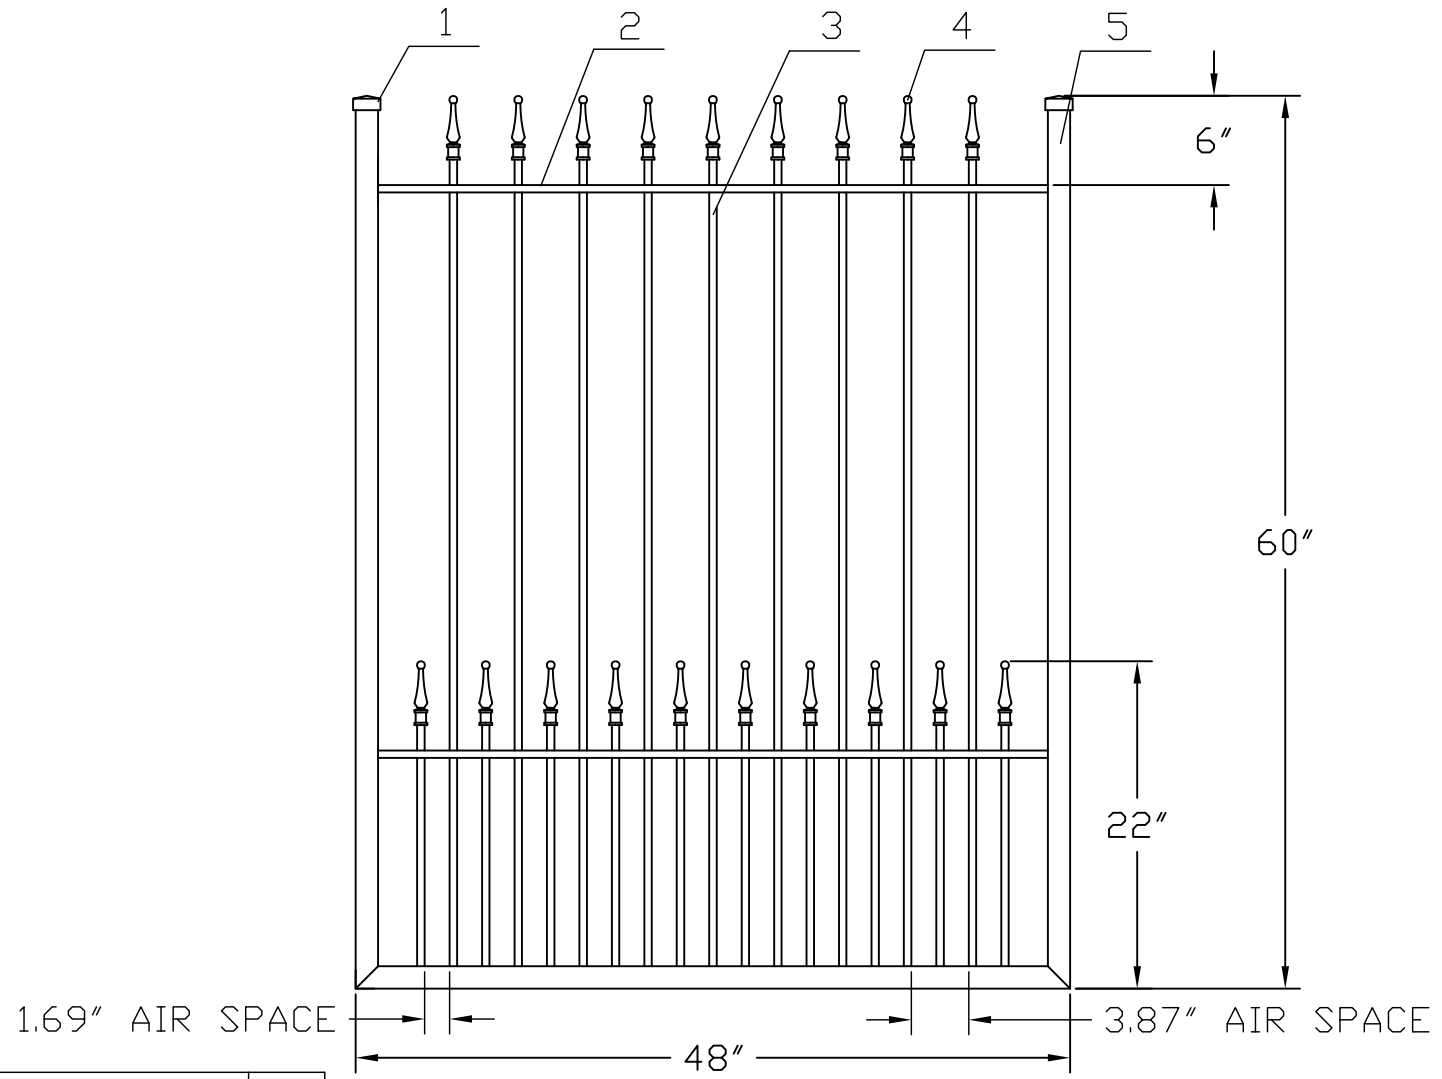

5'H X 4'W STRONGHOLD IRON WALK GATE  
 TRADITIONAL GRADE - STYLE #15: PUPPY PICKET FINIALS

www.ironfenceshop.com  
 (800) 261-2729

NO.	MATERIAL	QTY
1	CAST IRON CAP	2
2	┌ 1"X1/2"X1/8"	2
3	1/2"X1/2"X18ga	19
4	CAST IRON FINIAL	19
5	1-1/2"X1-1/2"X14ga	3

TPG54PPR