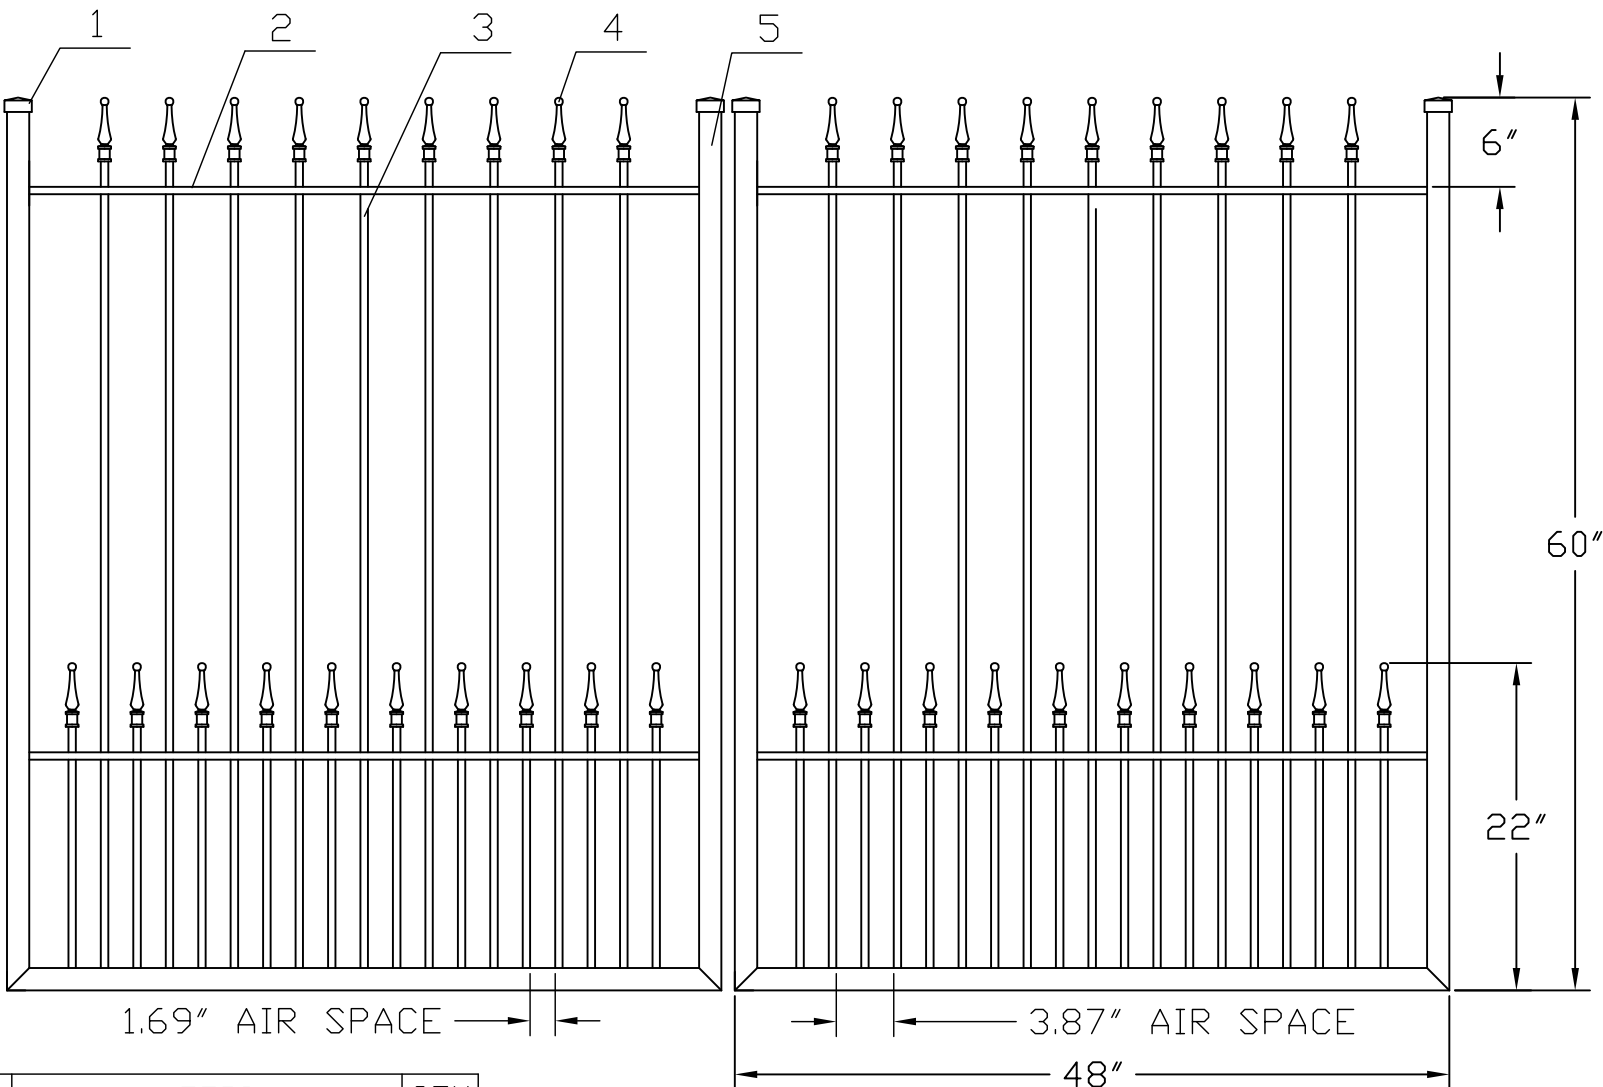

5'H X 8'W STRONGHOLD IRON DOUBLE WALK GATE
 TRADITIONAL GRADE - STYLE #15: PUPPY PICKET FINIALS

www.ironfenceshop.com
 (800) 261-2729

NO.	MATERIAL	QTY
1	CAST IRON CAP	4
2	┌ 1"X1/2"X1/8"	4
3	1/2"X1/2"X18ga	38
4	CAST IRON FINIAL	38
5	1-1/2"X1-1/2"X14ga	6

TPG54PPRD