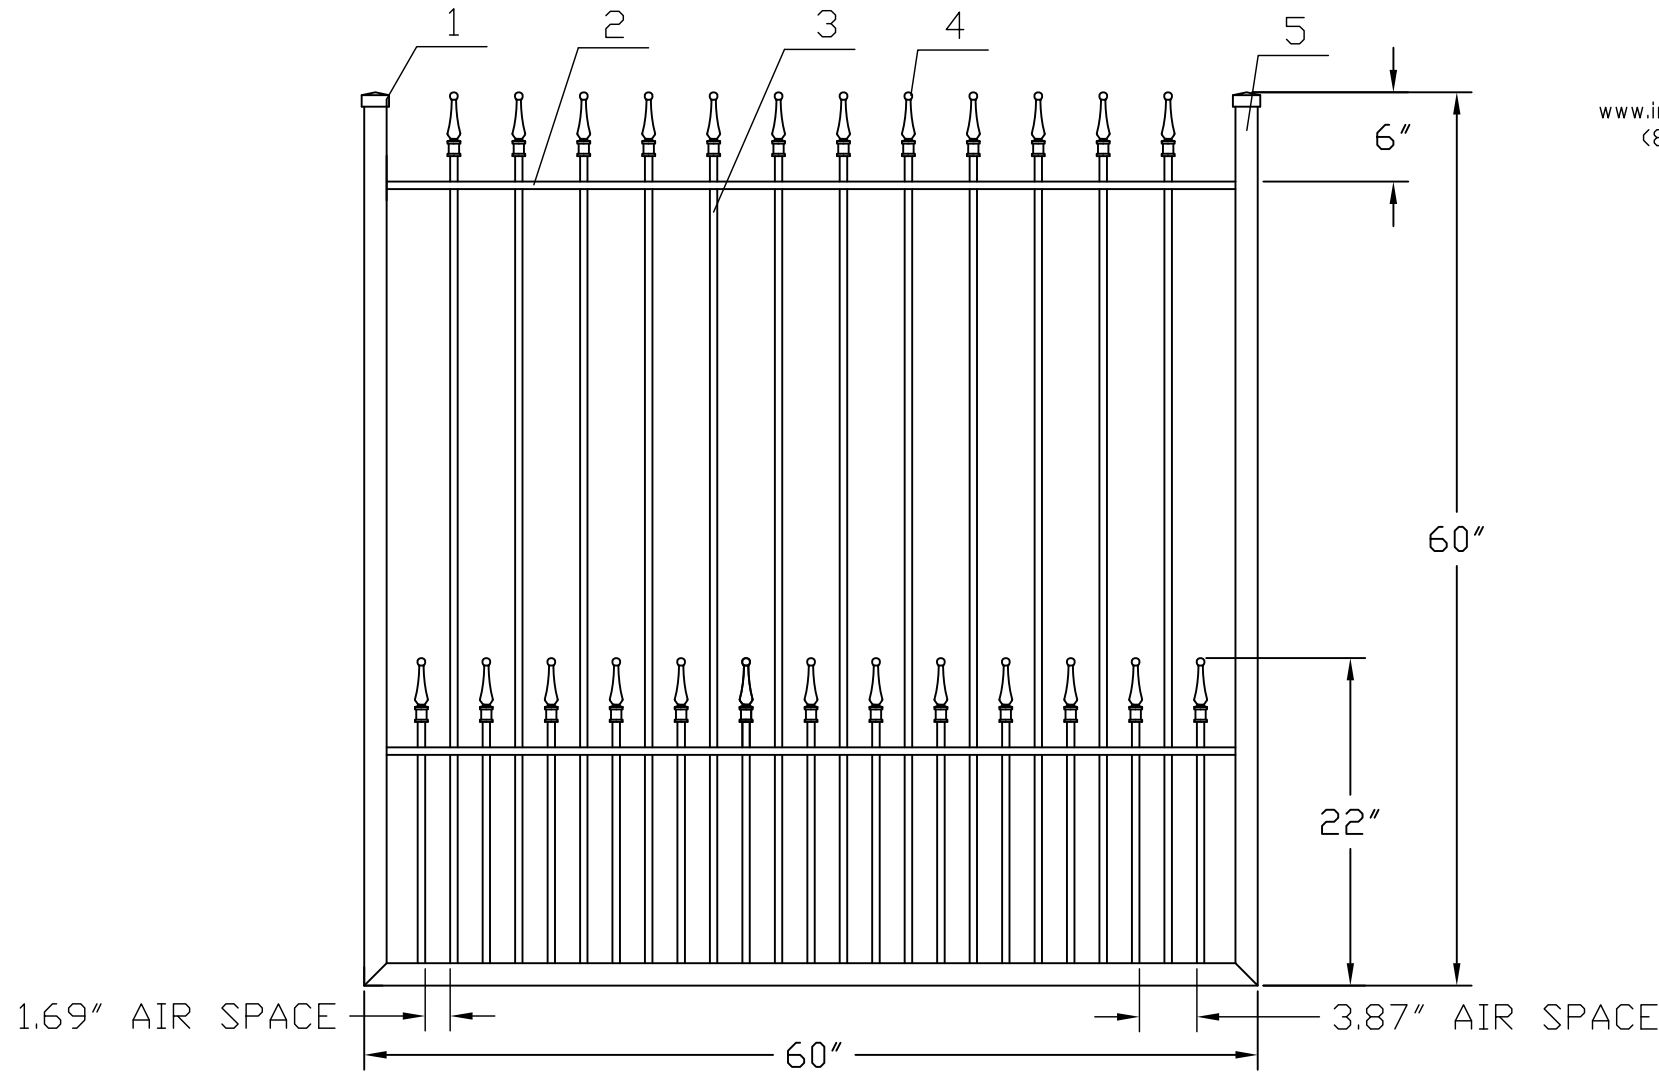

5'H X 5'W STRONGHOLD IRON WALK GATE
 TRADITIONAL GRADE - STYLE #15; PUPPY PICKET FINIALS

www.ironfenceshop.com
 (800) 261-2729

| NO. | MATERIAL | QTY |
|-----|--------------------|-----|
| 1 | CAST IRON CAP | 2 |
| 2 | ┌ 1"X1/2"X1/8" | 2 |
| 3 | 1/2"X1/2"X18ga | 25 |
| 4 | CAST IRON FINIAL | 25 |
| 5 | 1-1/2"X1-1/2"X14ga | 3 |