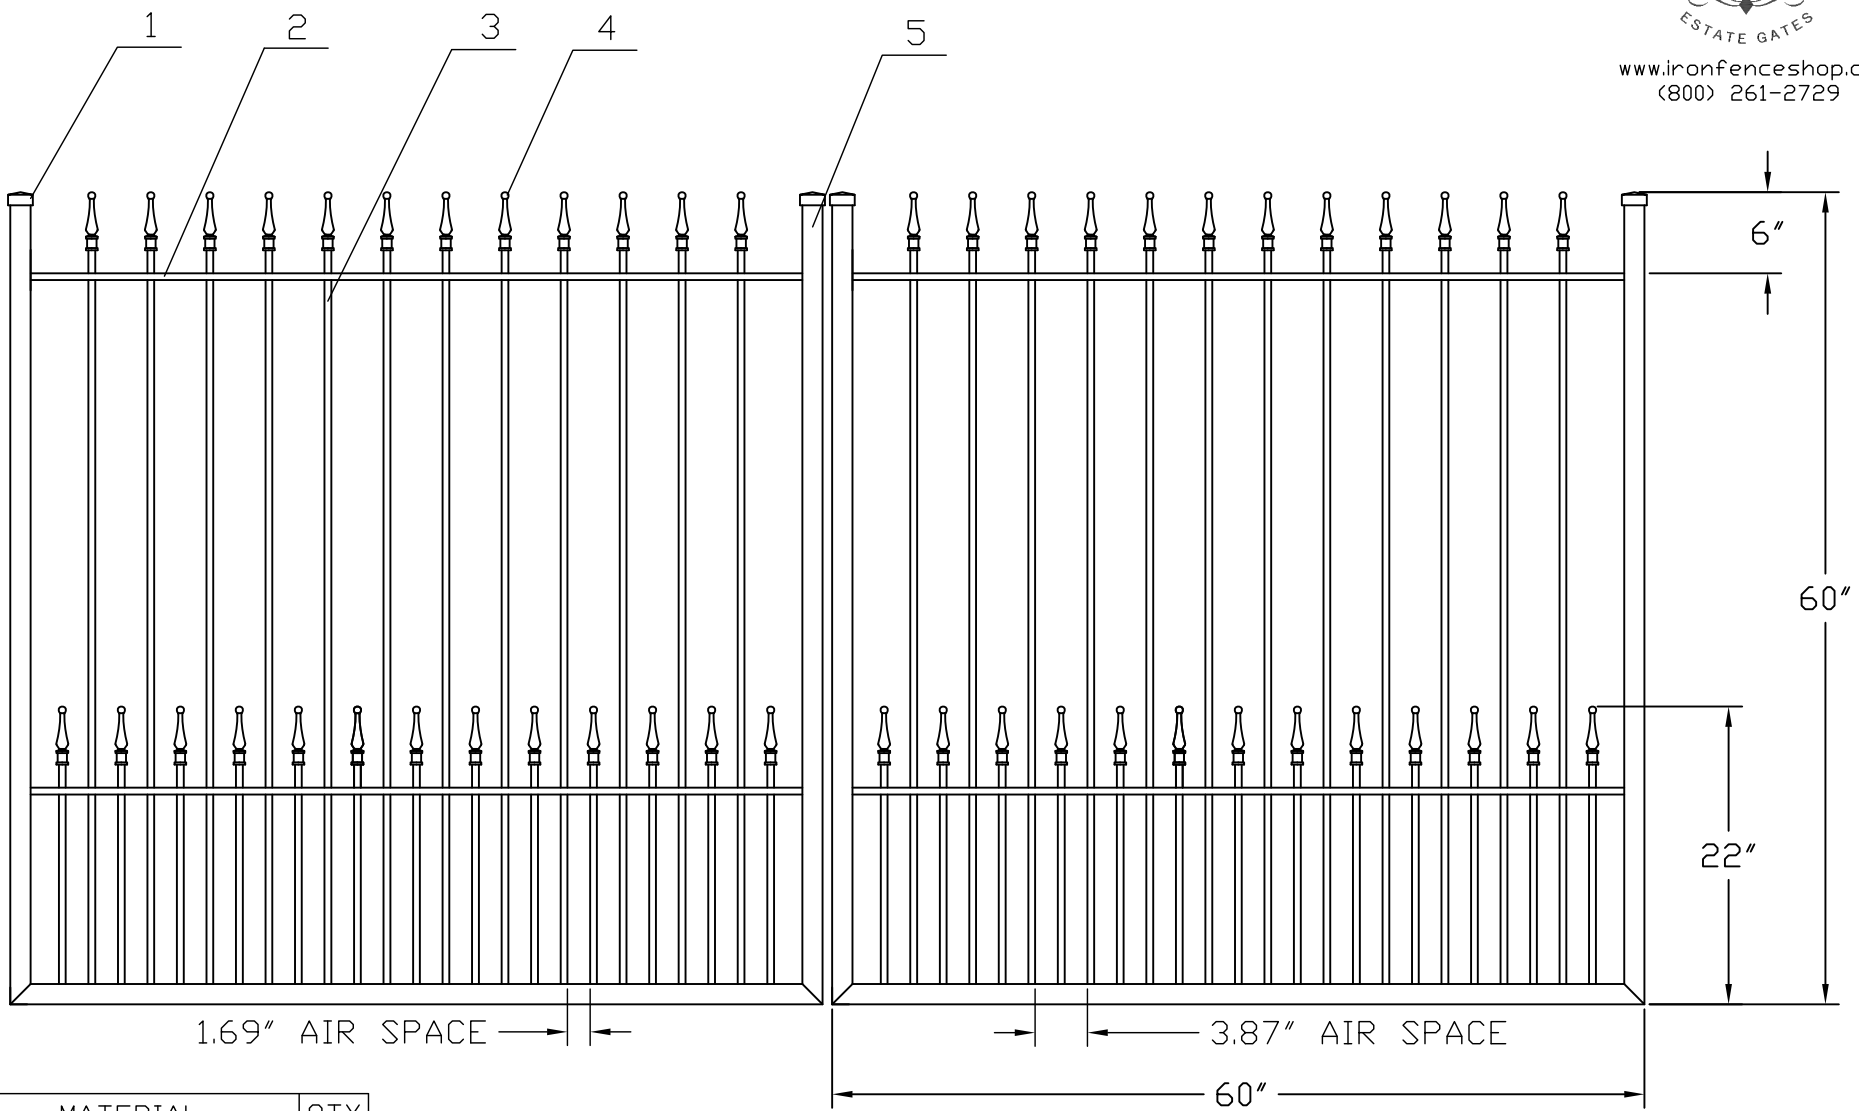

5'H X 10'W STRONGHOLD IRON DOUBLE WALK GATE  
 TRADITIONAL GRADE - STYLE #15; PUPPY PICKET FINIALS

www.ironfenceshop.com  
 (800) 261-2729

NO.	MATERIAL	QTY
1	CAST IRON CAP	4
2	┌ 1"X1/2"X1/8"	4
3	1/2"X1/2"X18ga	50
4	CAST IRON FINIAL	50
5	1-1/2"X1-1/2"X14ga	6